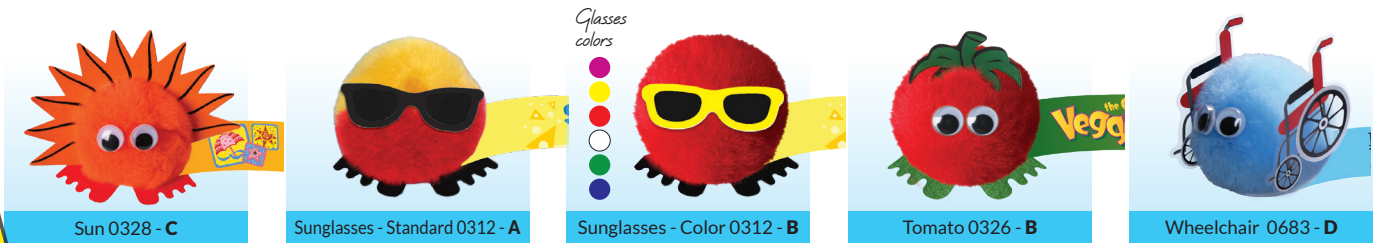

Helicopter 0333 - c

Pirate 0531 - C

Roof* 0378 - B

Round Smiley Face 0350 - A

Spectacles 0322 - D

Sun 0328 - C

Sunglasses - Standard 0312 - A

Tomato 0326 - B

Wheelchair 0683 - D

Items marked * can be overprinted and personalised on the card shape with an additional set up charge